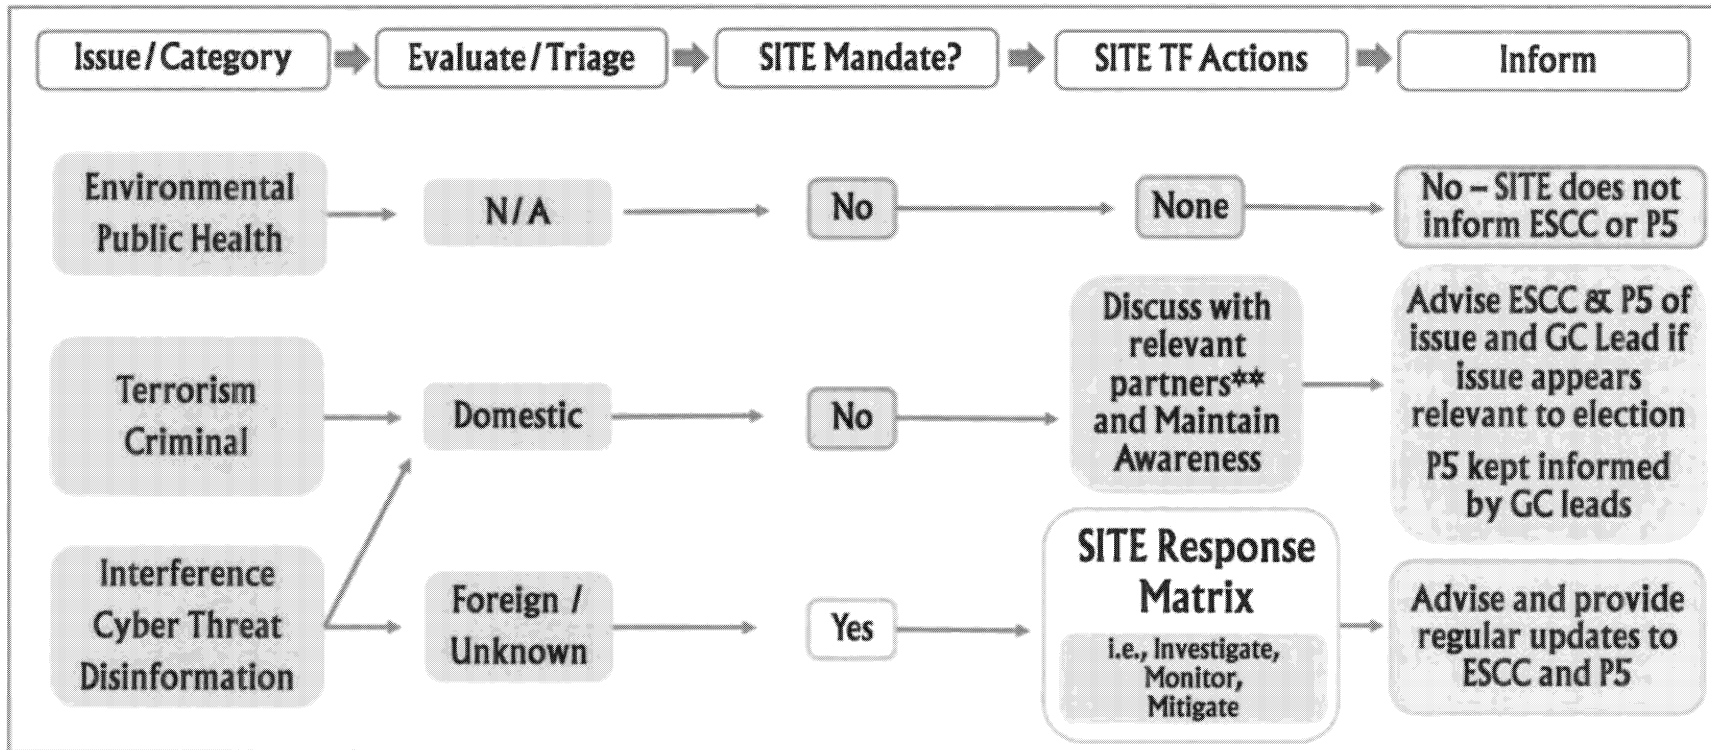

UNCLASSIFIED // OFFICIAL USE ONLY / NON CLASSIFIÉ // RÉSERVÉ À DES FINS OFFICIELLES

DRAFT

# SITE TF Decision Tree

\*\* There are a range of partners that may take some action depending on the situation (including ESCC partners and DG Communications table, etc.). SITE and ESCC hold calls 3x/week during the Writ, with additional options for ad hoc discussions on urgent issues.